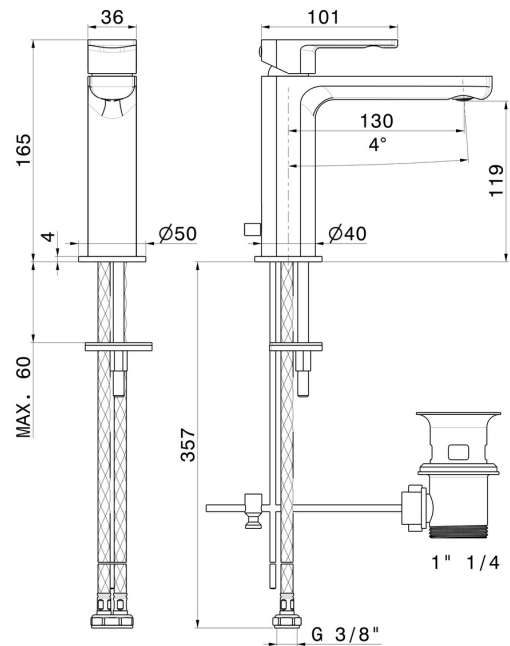

# HAKA

**72010.59.067**

Single lever basin mixer - finish PVD Brushed Copper Bronze

PVD Brushed Copper Bronze

## FEATURES

Material	<b>Brass</b>
Technology	<b>Save Water</b>
Installation	<b>Freestanding</b>
Version	<b>Standard</b>
Hole type	<b>Single hole</b>
Control type	<b>Single lever</b>
Waste / Drain set	<b>With waste set</b>
Water mixing	<b>Mechanical</b>

## TECHNICAL DRAWING

**HAKA**

**72010.59.067**

Single lever basin mixer - finish PVD Brushed Copper Bronze

**AVAILABLE FINISHES**

---

**59.067**

PVD Brushed Copper Bronze