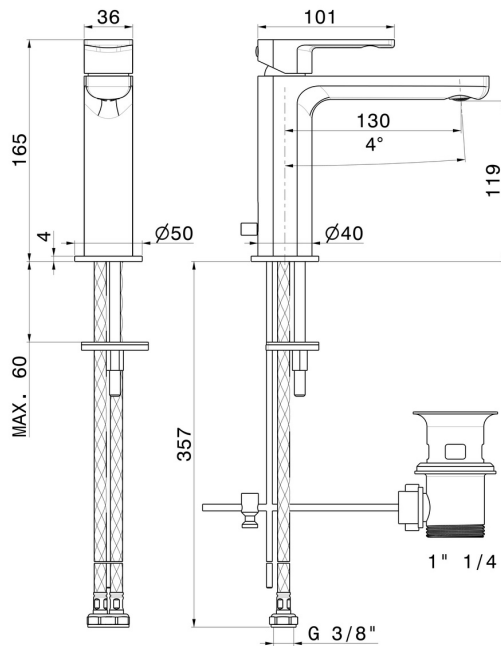

HAKA

72010.59.097

Single lever basin mixer - finish PVD Brushed Gold

PVD Brushed Gold

FEATURES

Material	Brass
Technology	Save Water
Installation	Freestanding
Version	Standard
Hole type	Single hole
Control type	Single lever
Waste / Drain set	With waste set
Water mixing	Mechanical

TECHNICAL DRAWING

HAKA

72010.59.097

Single lever basin mixer - finish PVD Brushed Gold

AVAILABLE FINISHES

59.097

PVD Brushed Gold

01.014