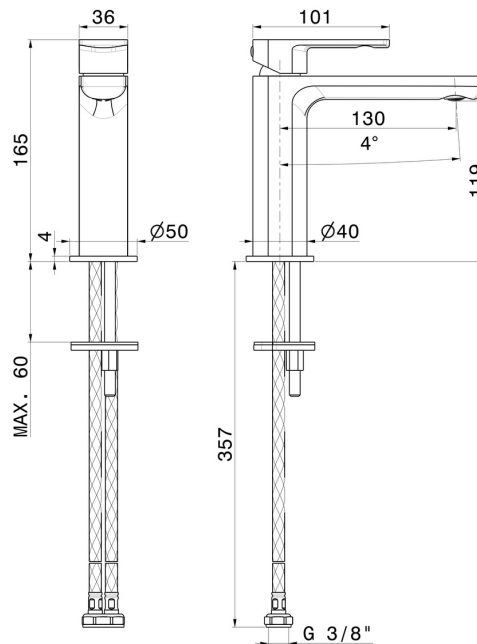

HAKA

72012.01.014

Single lever basin mixer - finish Matt White

Without pop-up waste set

FEATURES

Material	Brass
Technology	Save Water
Installation	Freestanding
Version	Standard
Hole type	Single hole
Control type	Single lever
Waste / Drain set	Without waste set
Water mixing	Mechanical

TECHNICAL DRAWING

HAKA

72012.01.014

Single lever basin mixer - finish Matt White

AVAILABLE FINISHES

01.014

Matt White

01.093