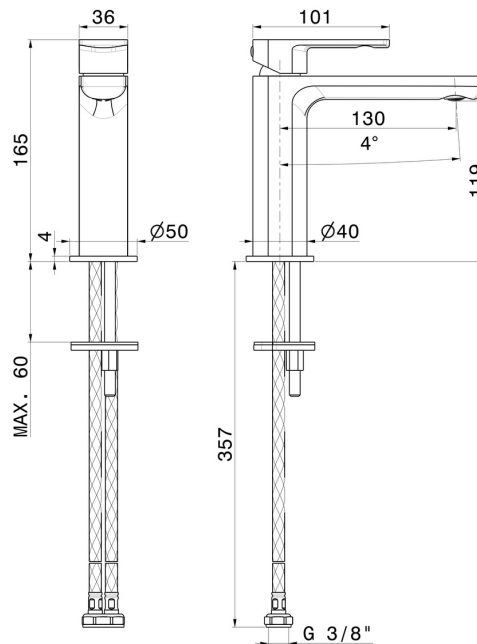

HAKA

72012.01.093

Single lever basin mixer - finish Matt Black

Without pop-up waste set

FEATURES

Material	Brass
Technology	Save Water
Installation	Freestanding
Version	Standard
Hole type	Single hole
Control type	Single lever
Waste / Drain set	Without waste set
Water mixing	Mechanical

TECHNICAL DRAWING

HAKA

72012.01.093

Single lever basin mixer - finish Matt Black

AVAILABLE FINISHES

01.093

Matt Black

01.014