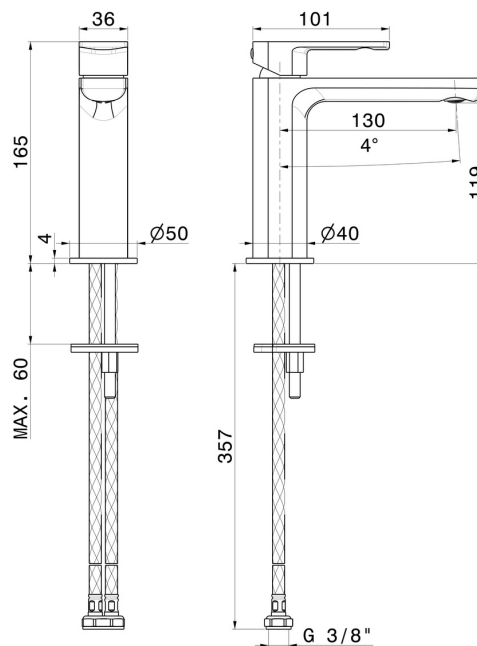

HAKA

72012.21.018

Single lever basin mixer - finish Chrome

Without pop-up waste set

Chrome

FEATURES

- | | |
|-------------------|--------------------------|
| Material | Brass |
| Technology | Save Water |
| Installation | Freestanding |
| Version | Standard |
| Hole type | Single hole |
| Control type | Single lever |
| Waste / Drain set | Without waste set |
| Water mixing | Mechanical |

TECHNICAL DRAWING

 **AR Preview**
try it in your home

More Details
on our [website](#)

HAKA

72012.21.018

Single lever basin mixer - finish Chrome

AVAILABLE FINISHES

21.018