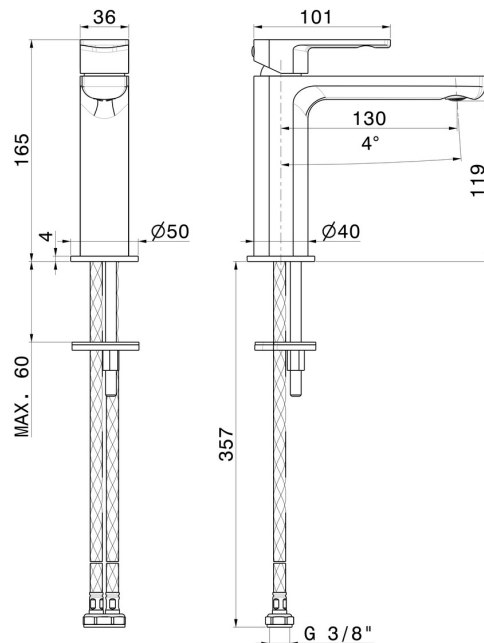

HAKA

72012.59.064

Single lever basin mixer - finish PVD Brushed Gun Metal

Without pop-up waste set

PVD Brushed Gun Metal

FEATURES

Material	Brass
Technology	Save Water
Installation	Freestanding
Version	Standard
Hole type	Single hole
Control type	Single lever
Waste / Drain set	Without waste set
Water mixing	Mechanical

TECHNICAL DRAWING

HAKA

72012.59.064

Single lever basin mixer - finish PVD Brushed Gun Metal

AVAILABLE FINISHES

59.064

PVD Brushed Gun Metal

01.014