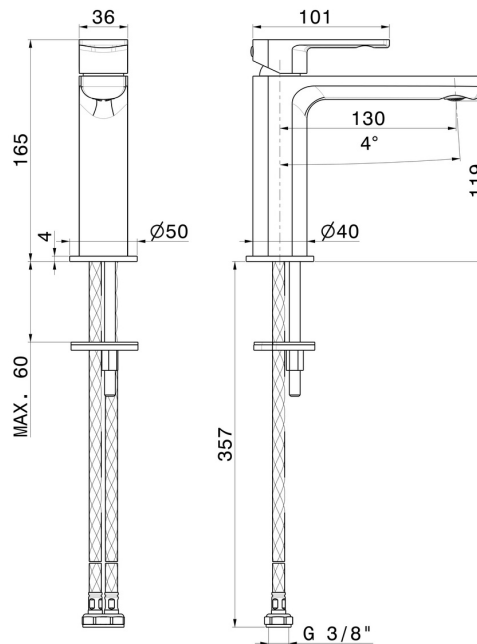

HAKA

72012.59.066

Single lever basin mixer - finish PVD Brushed steel

Without pop-up waste set

PVD Brushed steel

FEATURES

Material	Brass
Technology	Save Water
Installation	Freestanding
Version	Standard
Hole type	Single hole
Control type	Single lever
Waste / Drain set	Without waste set
Water mixing	Mechanical

TECHNICAL DRAWING

HAKA

72012.59.066

Single lever basin mixer - finish PVD Brushed steel

AVAILABLE FINISHES

59.066

PVD Brushed steel

01.014