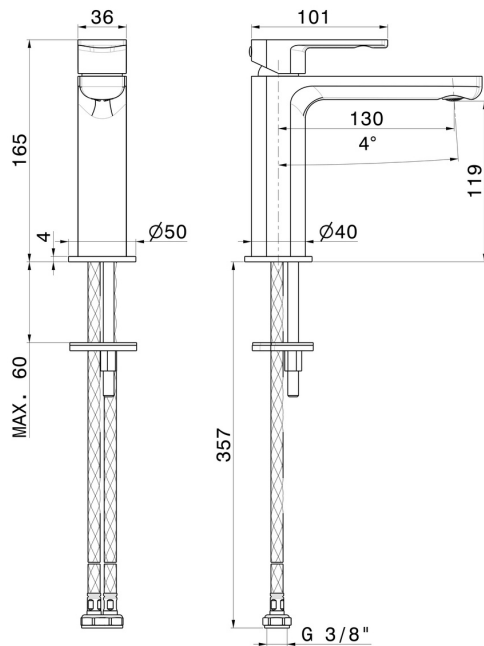

HAKA

72012.59.067

Single lever basin mixer - finish PVD Brushed Copper Bronze

Without pop-up waste set

PVD Brushed Copper Bronze

FEATURES

| | |
|-------------------|--------------------------|
| Material | Brass |
| Technology | Save Water |
| Installation | Freestanding |
| Version | Standard |
| Hole type | Single hole |
| Control type | Single lever |
| Waste / Drain set | Without waste set |
| Water mixing | Mechanical |

TECHNICAL DRAWING

HAKA

72012.59.067

Single lever basin mixer - finish PVD Brushed Copper Bronze

AVAILABLE FINISHES

59.067

PVD Brushed Copper Bronze

01.014