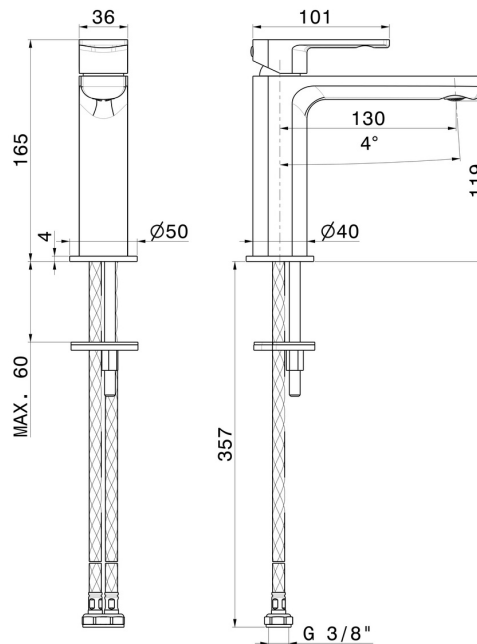

HAKA

72012.59.097

Single lever basin mixer - finish PVD Brushed Gold

Without pop-up waste set

PVD Brushed Gold

FEATURES

Material	Brass
Technology	Save Water
Installation	Freestanding
Version	Standard
Hole type	Single hole
Control type	Single lever
Waste / Drain set	Without waste set
Water mixing	Mechanical

TECHNICAL DRAWING

 **AR Preview**
try it in your home

More Details
on our [website](#)

HAKA

72012.59.097

Single lever basin mixer - finish PVD Brushed Gold

AVAILABLE FINISHES

59.097