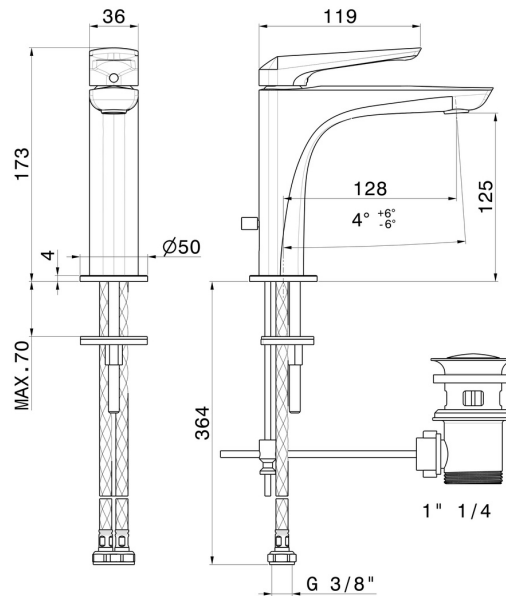

DELTA ZERO

72210.01.014

Single lever basin mixer - finish Matt White

FEATURES

Material	Brass
Technology	Save Water
Installation	Freestanding
Version	Standard
Hole type	Single hole
Control type	Single lever
Waste / Drain set	With waste set
Water mixing	Mechanical

TECHNICAL DRAWING

 **AR Preview**
try it in your home

More Details
on our [website](#)

DELTA ZERO

72210.01.014

Single lever basin mixer - finish Matt White

AVAILABLE FINISHES

01.014