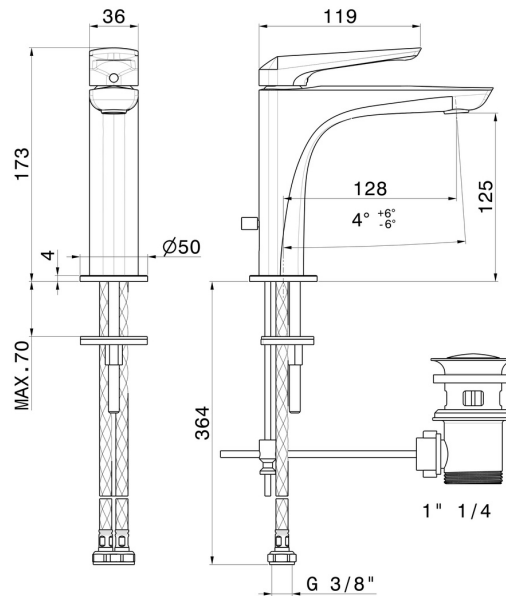

# DELTA ZERO

**72210.01.093**

Single lever basin mixer - finish Matt Black

## FEATURES

Material	<b>Brass</b>
Technology	<b>Save Water</b>
Installation	<b>Freestanding</b>
Version	<b>Standard</b>
Hole type	<b>Single hole</b>
Control type	<b>Single lever</b>
Waste / Drain set	<b>With waste set</b>
Water mixing	<b>Mechanical</b>

## TECHNICAL DRAWING

 **AR Preview**  
try it in your home

**More Details**  
on our [website](#)

**DELTA ZERO**

**72210.01.093**

Single lever basin mixer - finish Matt Black

**AVAILABLE FINISHES**

---