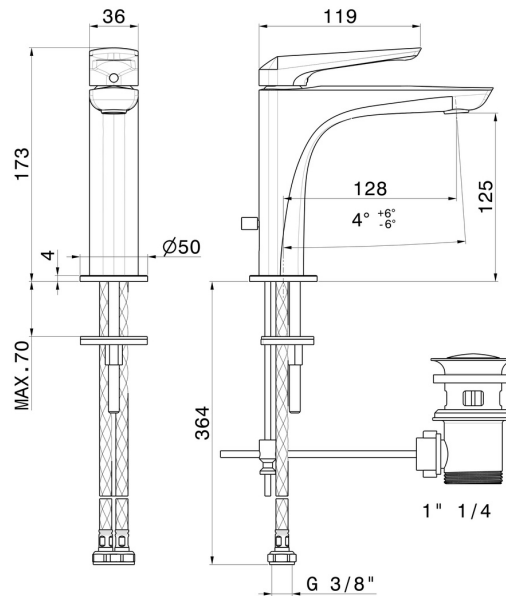

DELTA ZERO

72210.21.018

Single lever basin mixer - finish Chrome

FEATURES

- | | |
|-------------------|-----------------------|
| Material | Brass |
| Technology | Save Water |
| Installation | Freestanding |
| Version | Standard |
| Hole type | Single hole |
| Control type | Single lever |
| Waste / Drain set | With waste set |
| Water mixing | Mechanical |

TECHNICAL DRAWING

 **AR Preview**
try it in your home

More Details
on our [website](#)

DELTA ZERO

72210.21.018

Single lever basin mixer - finish Chrome

AVAILABLE FINISHES

21.018