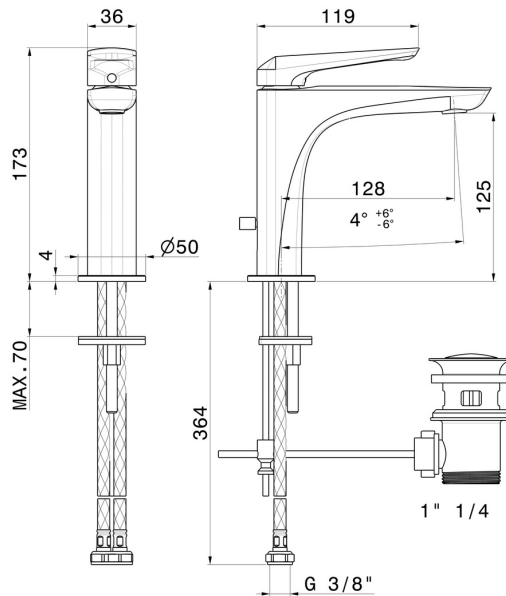

DELTA ZERO

72210.58.061

Single lever basin mixer - finish PVD Copper Bronze

PVD Copper Bronze

FEATURES

Material	Brass
Technology	Save Water
Installation	Freestanding
Version	Standard
Hole type	Single hole
Control type	Single lever
Waste / Drain set	With waste set
Water mixing	Mechanical

TECHNICAL DRAWING

DELTA ZERO

72210.58.061

Single lever basin mixer - finish PVD Copper Bronze

AVAILABLE FINISHES

58.061

PVD Copper Bronze

01.014