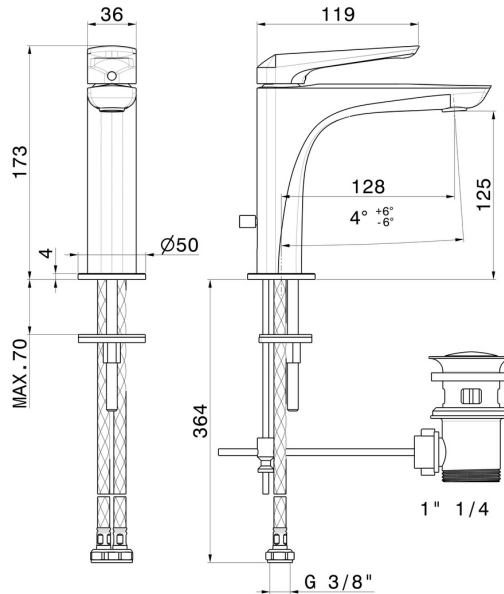

# DELTA ZERO

**72210.58.063**

Single lever basin mixer - finish PVD Gun Metal

PVD Gun Metal

## FEATURES

Material	<b>Brass</b>
Technology	<b>Save Water</b>
Installation	<b>Freestanding</b>
Version	<b>Standard</b>
Hole type	<b>Single hole</b>
Control type	<b>Single lever</b>
Waste / Drain set	<b>With waste set</b>
Water mixing	<b>Mechanical</b>

## TECHNICAL DRAWING

 **AR Preview**  
try it in your home

**More Details**  
on our [website](#)

**DELTA ZERO**

**72210.58.063**

Single lever basin mixer - finish PVD Gun Metal

**AVAILABLE FINISHES**

---