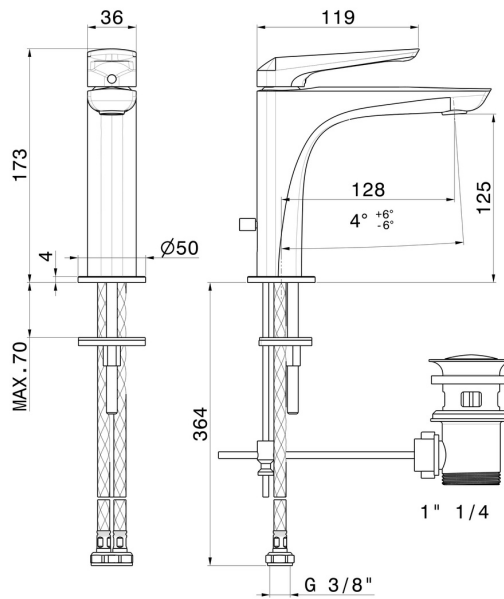

# DELTA ZERO

**72210.59.064**

Single lever basin mixer - finish PVD Brushed Gun Metal

PVD Brushed Gun Metal

## FEATURES

Material	<b>Brass</b>
Technology	<b>Save Water</b>
Installation	<b>Freestanding</b>
Version	<b>Standard</b>
Hole type	<b>Single hole</b>
Control type	<b>Single lever</b>
Waste / Drain set	<b>With waste set</b>
Water mixing	<b>Mechanical</b>

## TECHNICAL DRAWING

**DELTA ZERO**

**72210.59.064**

Single lever basin mixer - finish PVD Brushed Gun Metal

**AVAILABLE FINISHES**

---

**59.064**

PVD Brushed Gun Metal