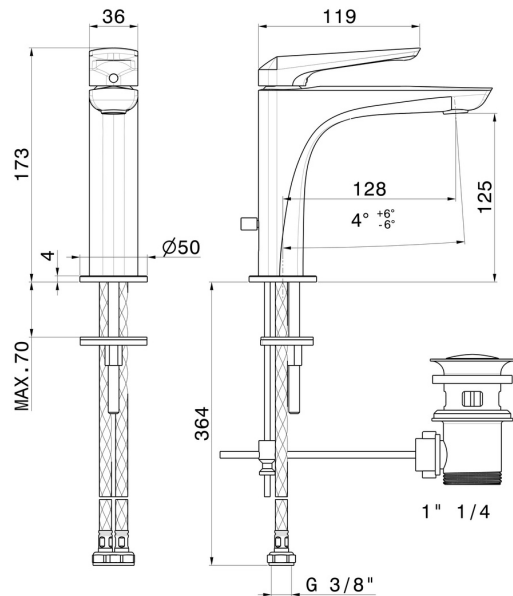

DELTA ZERO

72210.59.067

Single lever basin mixer - finish PVD Brushed Copper Bronze

PVD Brushed Copper Bronze

FEATURES

Material	Brass
Technology	Save Water
Installation	Freestanding
Version	Standard
Hole type	Single hole
Control type	Single lever
Waste / Drain set	With waste set
Water mixing	Mechanical

TECHNICAL DRAWING

DELTA ZERO

72210.59.067

Single lever basin mixer - finish PVD Brushed Copper Bronze

AVAILABLE FINISHES

59.067

PVD Brushed Copper Bronze

01.014