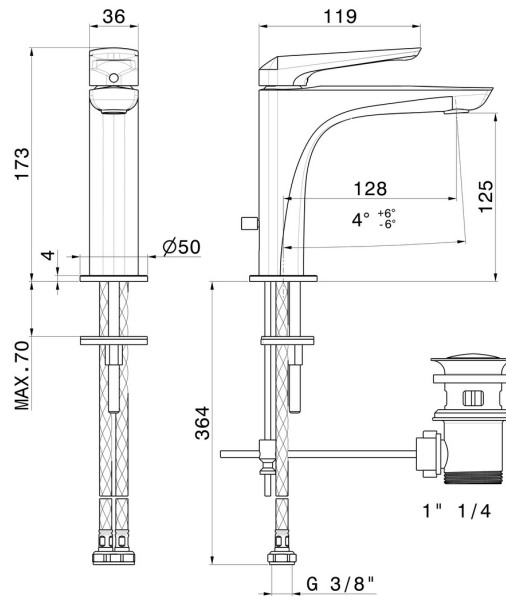

DELTA ZERO

72210.59.097

Single lever basin mixer - finish PVD Brushed Gold

PVD Brushed Gold

FEATURES

Material	Brass
Technology	Save Water
Installation	Freestanding
Version	Standard
Hole type	Single hole
Control type	Single lever
Waste / Drain set	With waste set
Water mixing	Mechanical

TECHNICAL DRAWING

DELTA ZERO

72210.59.097

Single lever basin mixer - finish PVD Brushed Gold

AVAILABLE FINISHES

59.097

PVD Brushed Gold

01.014