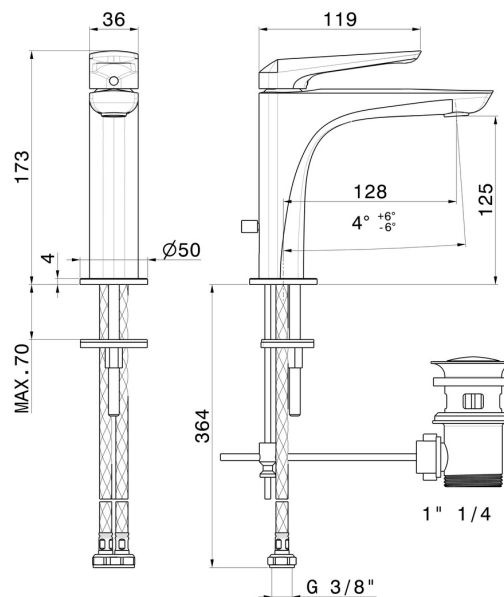

# DELTA ZERO

**72210.61.020**

Single lever basin mixer - finish PVD Glossy Gold

PVD Glossy Gold

## FEATURES

|                   |                       |
|-------------------|-----------------------|
| Material          | <b>Brass</b>          |
| Technology        | <b>Save Water</b>     |
| Installation      | <b>Freestanding</b>   |
| Version           | <b>Standard</b>       |
| Hole type         | <b>Single hole</b>    |
| Control type      | <b>Single lever</b>   |
| Waste / Drain set | <b>With waste set</b> |
| Water mixing      | <b>Mechanical</b>     |

## TECHNICAL DRAWING

AR Preview  
try it in your home

More Details  
on our [website](#)

**DELTA ZERO**

**72210.61.020**

Single lever basin mixer - finish PVD Glossy Gold

**AVAILABLE FINISHES**

---