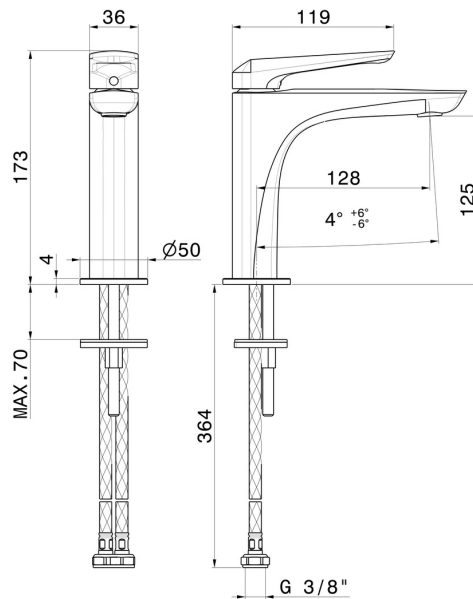

DELTA ZERO

72212.01.014

Single lever basin mixer - finish Matt White

Without pop-up waste set

FEATURES

Material	Brass
Technology	Save Water
Installation	Freestanding
Version	Standard
Hole type	Single hole
Control type	Single lever
Waste / Drain set	Without waste set
Water mixing	Mechanical

TECHNICAL DRAWING

 **AR Preview**
try it in your home

More Details
on our [website](#)

DELTA ZERO

72212.01.014

Single lever basin mixer - finish Matt White

AVAILABLE FINISHES

01.014