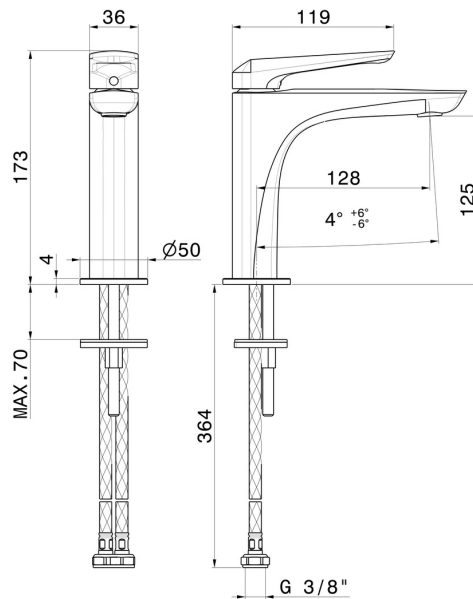

DELTA ZERO

72212.01.093

Single lever basin mixer - finish Matt Black

Without pop-up waste set

FEATURES

Material	Brass
Technology	Save Water
Installation	Freestanding
Version	Standard
Hole type	Single hole
Control type	Single lever
Waste / Drain set	Without waste set
Water mixing	Mechanical

TECHNICAL DRAWING

DELTA ZERO

72212.01.093

Single lever basin mixer - finish Matt Black

AVAILABLE FINISHES

01.093

Matt Black

01.014