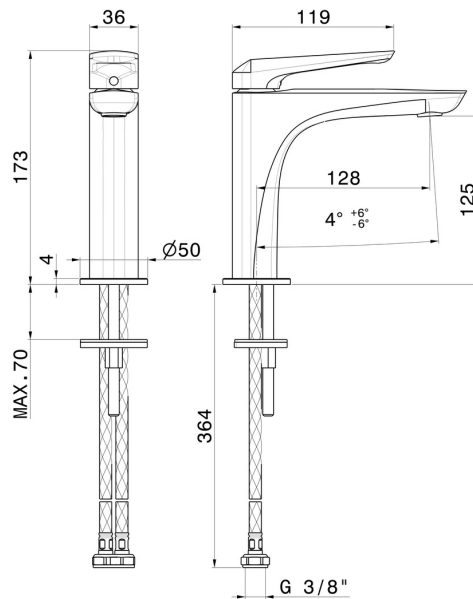

DELTA ZERO

72212.21.018

Single lever basin mixer - finish Chrome

Without pop-up waste set

FEATURES

Material	Brass
Technology	Save Water
Installation	Freestanding
Version	Standard
Hole type	Single hole
Control type	Single lever
Waste / Drain set	Without waste set
Water mixing	Mechanical

TECHNICAL DRAWING

 **AR Preview**
try it in your home

More Details
on our [website](#)

DELTA ZERO

72212.21.018

Single lever basin mixer - finish Chrome

AVAILABLE FINISHES

21.018