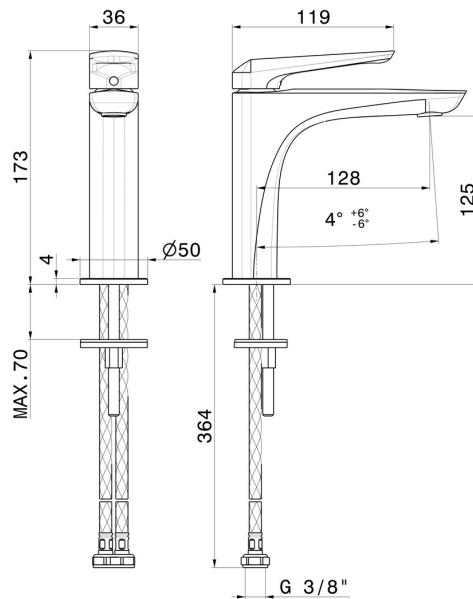

DELTA ZERO

72212.58.061

Single lever basin mixer - finish PVD Copper Bronze

Without pop-up waste set

PVD Copper Bronze

FEATURES

Material	Brass
Technology	Save Water
Installation	Freestanding
Version	Standard
Hole type	Single hole
Control type	Single lever
Waste / Drain set	Without waste set
Water mixing	Mechanical

TECHNICAL DRAWING

DELTA ZERO

72212.58.061

Single lever basin mixer - finish PVD Copper Bronze

AVAILABLE FINISHES

58.061

PVD Copper Bronze

01.014