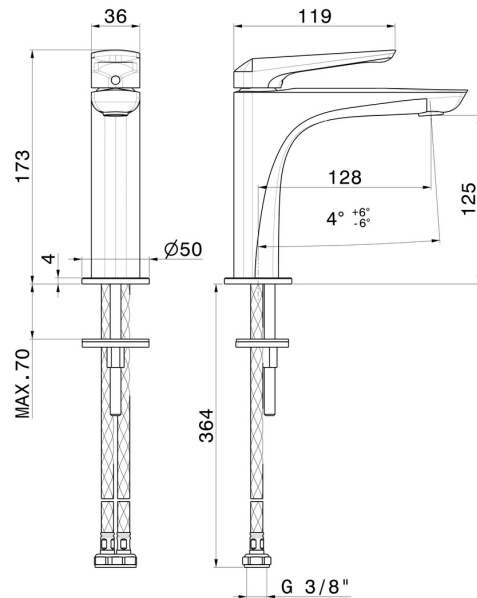

DELTA ZERO

72212.59.067

Single lever basin mixer - finish PVD Brushed Copper Bronze

Without pop-up waste set

PVD Brushed Copper Bronze

FEATURES

Material	Brass
Technology	Save Water
Installation	Freestanding
Version	Standard
Hole type	Single hole
Control type	Single lever
Waste / Drain set	Without waste set
Water mixing	Mechanical

TECHNICAL DRAWING

DELTA ZERO

72212.59.067

Single lever basin mixer - finish PVD Brushed Copper Bronze

AVAILABLE FINISHES

59.067

PVD Brushed Copper Bronze

01.014