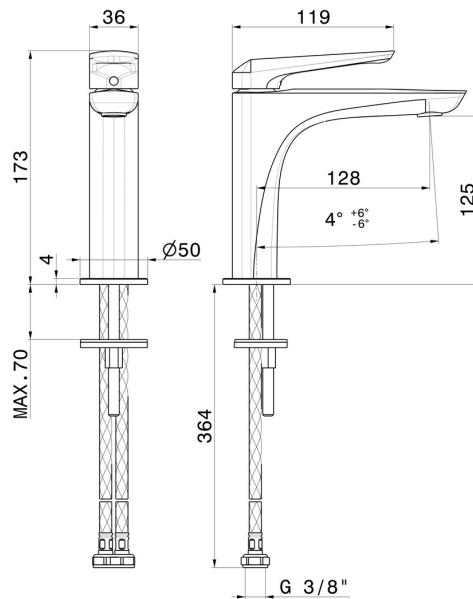

DELTA ZERO

72212.59.097

Single lever basin mixer - finish PVD Brushed Gold

Without pop-up waste set

PVD Brushed Gold

FEATURES

Material	Brass
Technology	Save Water
Installation	Freestanding
Version	Standard
Hole type	Single hole
Control type	Single lever
Waste / Drain set	Without waste set
Water mixing	Mechanical

TECHNICAL DRAWING

DELTA ZERO

72212.59.097

Single lever basin mixer - finish PVD Brushed Gold

AVAILABLE FINISHES

59.097

PVD Brushed Gold

01.014