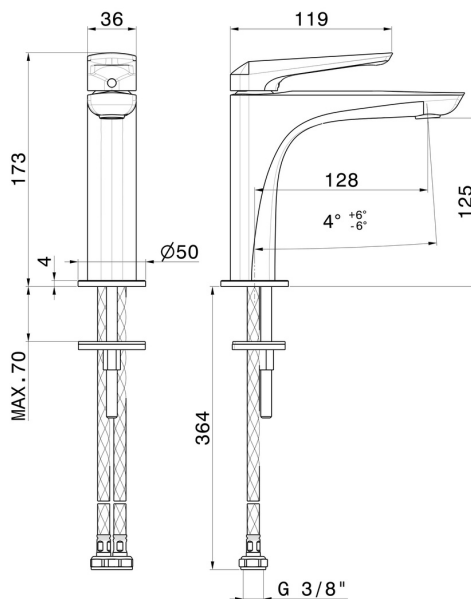

# DELTA ZERO

**72212.61.020**

Single lever basin mixer - finish PVD Glossy Gold

Without pop-up waste set

PVD Glossy Gold

## FEATURES

Material	<b>Brass</b>
Technology	<b>Save Water</b>
Installation	<b>Freestanding</b>
Version	<b>Standard</b>
Hole type	<b>Single hole</b>
Control type	<b>Single lever</b>
Waste / Drain set	<b>Without waste set</b>
Water mixing	<b>Mechanical</b>

## TECHNICAL DRAWING

**AR Preview**  
try it in your home

**More Details**  
on our [website](#)

**DELTA ZERO**

**72212.61.020**

Single lever basin mixer - finish PVD Glossy Gold

**AVAILABLE FINISHES**

---