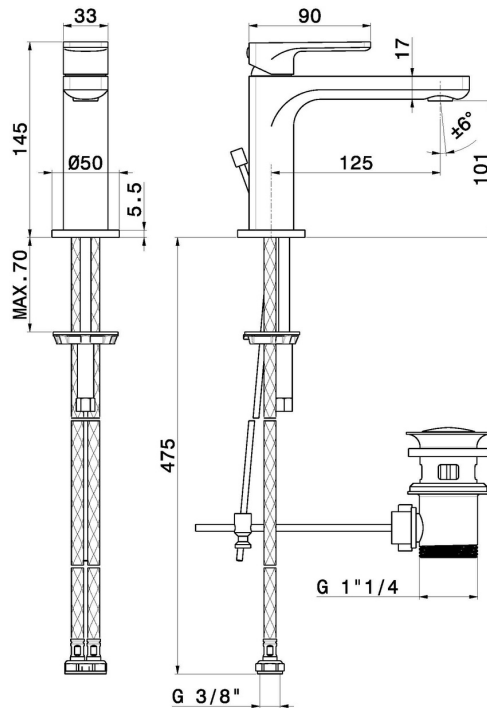

B-EASY

72610.01.014

Single lever basin mixer - finish Matt White

FEATURES

- | | |
|-------------------|-----------------------|
| Material | Brass |
| Technology | Save Water |
| Installation | Freestanding |
| Version | Standard |
| Hole type | Single hole |
| Control type | Single lever |
| Waste / Drain set | With waste set |
| Water mixing | Mechanical |

TECHNICAL DRAWING

 **AR Preview**
try it in your home

More Details
on our [website](#)

B-EASY

72610.01.014

Single lever basin mixer - finish Matt White

AVAILABLE FINISHES

01.014