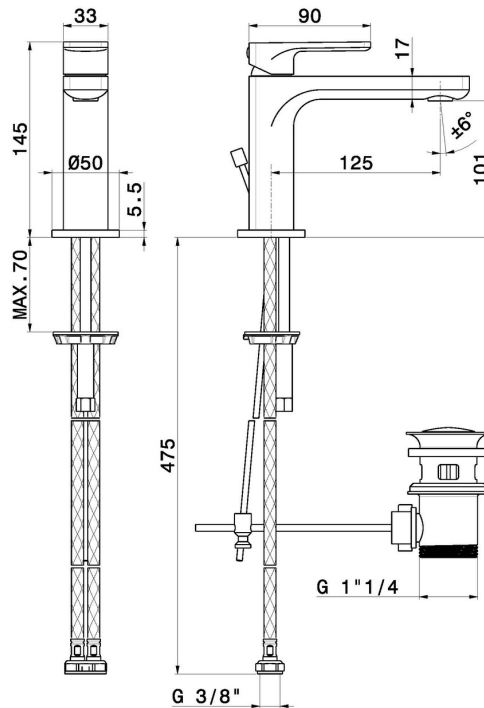

B-EASY

72610.01.093

Single lever basin mixer - finish Matt Black

FEATURES

- | | |
|-------------------|-----------------------|
| Material | Brass |
| Technology | Save Water |
| Installation | Freestanding |
| Version | Standard |
| Hole type | Single hole |
| Control type | Single lever |
| Waste / Drain set | With waste set |
| Water mixing | Mechanical |

TECHNICAL DRAWING

 **AR Preview**
try it in your home

More Details
on our [website](#)

B-EASY

72610.01.093

Single lever basin mixer - finish Matt Black

AVAILABLE FINISHES

01.093