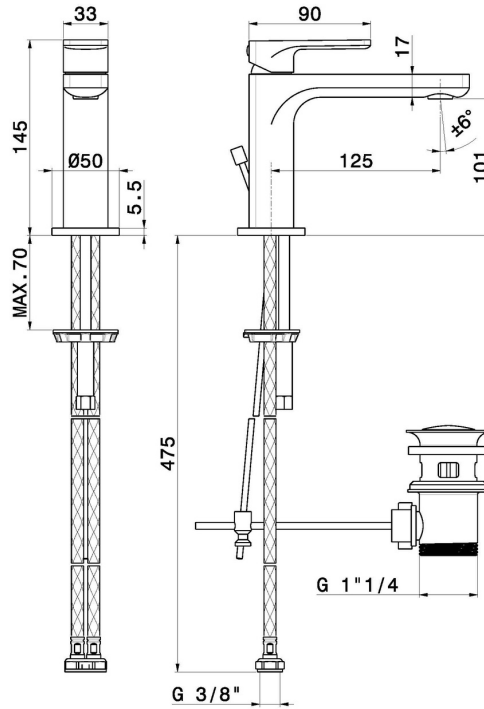

B-EASY

72610.21.018

Single lever basin mixer - finish Chrome

Chrome

FEATURES

- | | |
|-------------------|-----------------------|
| Material | Brass |
| Technology | Save Water |
| Installation | Freestanding |
| Version | Standard |
| Hole type | Single hole |
| Control type | Single lever |
| Waste / Drain set | With waste set |
| Water mixing | Mechanical |

TECHNICAL DRAWING

AR Preview
try it in your home

More Details
on our [website](#)

B-EASY

72610.21.018

Single lever basin mixer - finish Chrome

AVAILABLE FINISHES

21.018