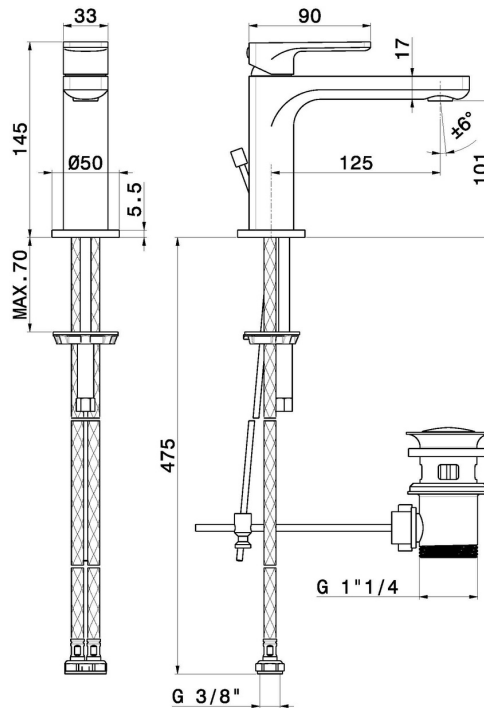

B-EASY

72610.M0.070

Single lever basin mixer - finish Titanium Satin

Titanium Satin

FEATURES

Material	Brass
Technology	Save Water
Installation	Freestanding
Version	Standard
Hole type	Single hole
Control type	Single lever
Waste / Drain set	With waste set
Water mixing	Mechanical

TECHNICAL DRAWING

AR Preview
try it in your home

More Details
on our [website](#)

B-EASY

72610.M0.070

Single lever basin mixer - finish Titanium Satin

AVAILABLE FINISHES

M0.070