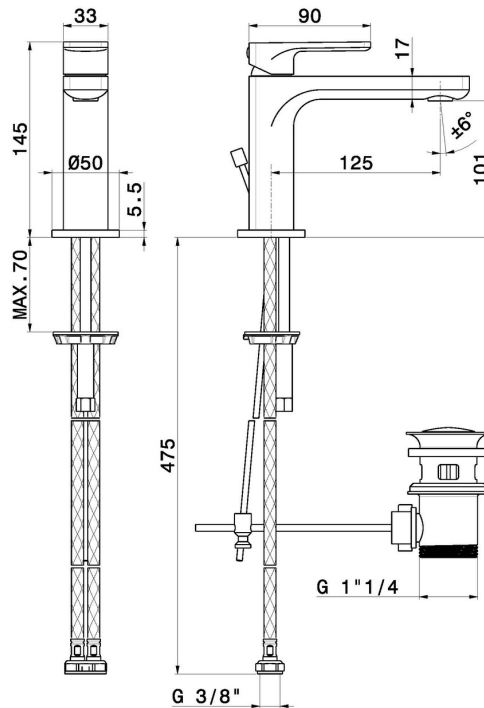

TECHNICAL DRAWING

AR Preview
try it in your home

More Details
on our [website](#)