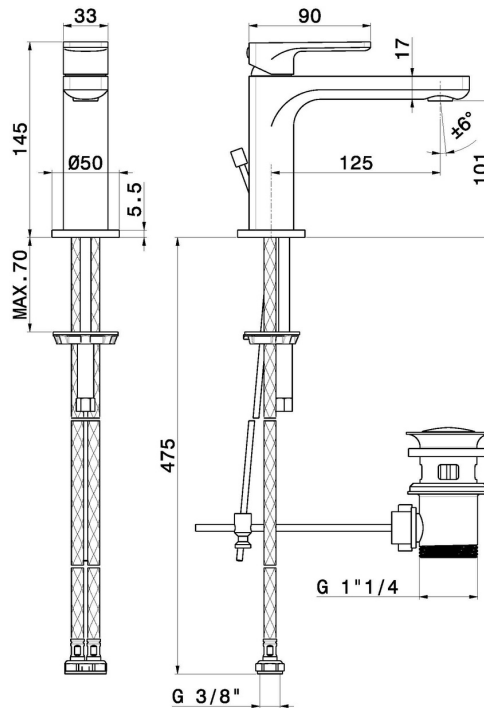

B-EASY

72610.M0.072

Single lever basin mixer - finish Copper Satin

Copper Satin

FEATURES

- | | |
|-------------------|-----------------------|
| Material | Brass |
| Technology | Save Water |
| Installation | Freestanding |
| Version | Standard |
| Hole type | Single hole |
| Control type | Single lever |
| Waste / Drain set | With waste set |
| Water mixing | Mechanical |

TECHNICAL DRAWING

 **AR Preview**
try it in your home

More Details
on our [website](#)

B-EASY

72610.M0.072

Single lever basin mixer - finish Copper Satin

AVAILABLE FINISHES

M0.072