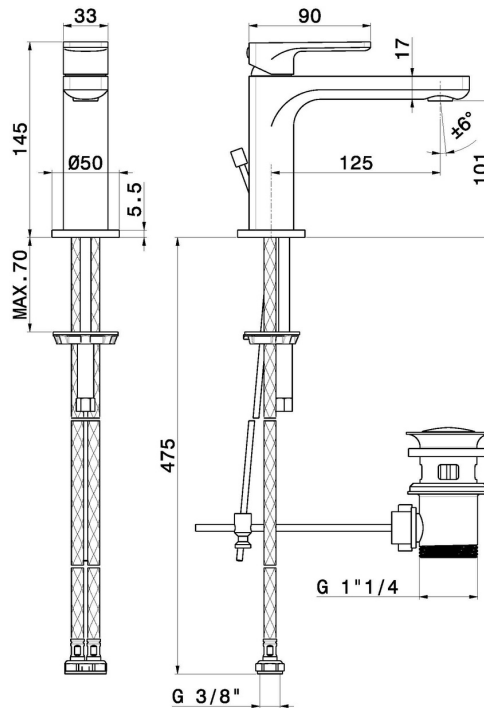

# B-EASY

**72610.M0.075**

Single lever basin mixer - finish Copper Glossy

Copper Glossy

## FEATURES

Material	<b>Brass</b>
Technology	<b>Save Water</b>
Installation	<b>Freestanding</b>
Version	<b>Standard</b>
Hole type	<b>Single hole</b>
Control type	<b>Single lever</b>
Waste / Drain set	<b>With waste set</b>
Water mixing	<b>Mechanical</b>

## TECHNICAL DRAWING

AR Preview  
try it in your home

More Details  
on our [website](#)

**B-EASY**

**72610.M0.075**

Single lever basin mixer - finish Copper Glossy

**AVAILABLE FINISHES**

---