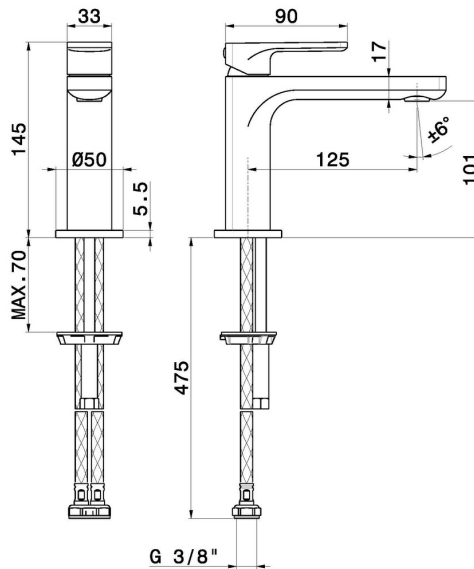

B-EASY

72612.01.014

Single lever basin mixer - finish Matt White

Without pop-up waste set

FEATURES

Material	Brass
Technology	Save Water
Installation	Freestanding
Version	Standard
Hole type	Single hole
Control type	Single lever
Waste / Drain set	Without waste set
Water mixing	Mechanical

TECHNICAL DRAWING

B-EASY

72612.01.014

Single lever basin mixer - finish Matt White

AVAILABLE FINISHES

01.014

Matt White

01.093