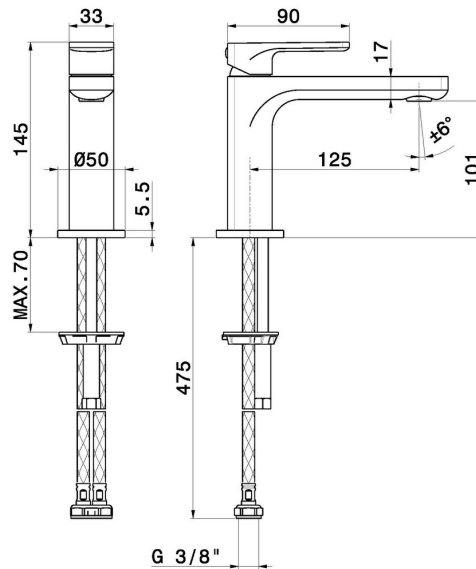

B-EASY

72612.01.093

Single lever basin mixer - finish Matt Black

Without pop-up waste set

FEATURES

Material	Brass
Technology	Save Water
Installation	Freestanding
Version	Standard
Hole type	Single hole
Control type	Single lever
Waste / Drain set	Without waste set
Water mixing	Mechanical

TECHNICAL DRAWING

 **AR Preview**
try it in your home

More Details
on our [website](#)

B-EASY

72612.01.093

Single lever basin mixer - finish Matt Black

AVAILABLE FINISHES

01.093