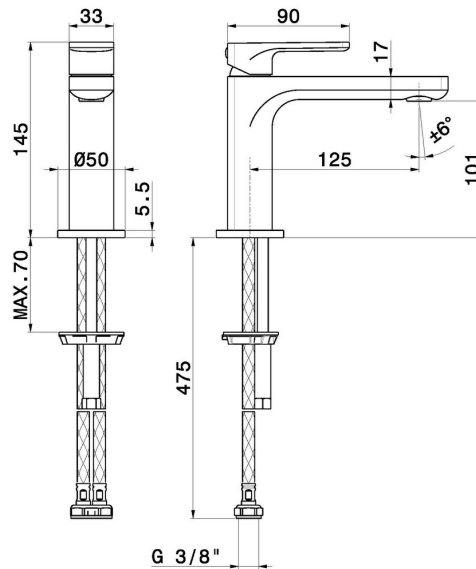

TECHNICAL DRAWING