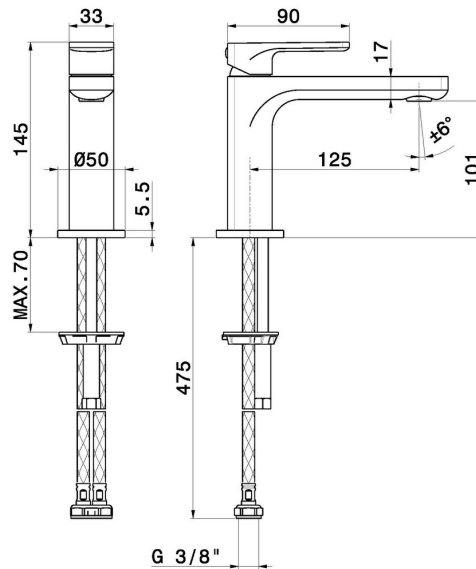

TECHNICAL DRAWING

AR Preview
try it in your home

More Details
on our [website](#)