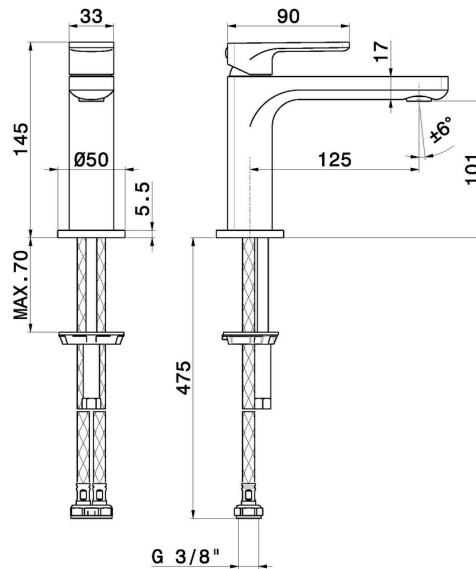

B-EASY

72612.M0.071

Single lever basin mixer - finish Gold Satin

Without pop-up waste set

FEATURES

- | | |
|-------------------|--------------------------|
| Material | Brass |
| Technology | Save Water |
| Installation | Freestanding |
| Version | Standard |
| Hole type | Single hole |
| Control type | Single lever |
| Waste / Drain set | Without waste set |
| Water mixing | Mechanical |

TECHNICAL DRAWING

 **AR Preview**
try it in your home

More Details
on our [website](#)

B-EASY

72612.M0.071

Single lever basin mixer - finish Gold Satin

AVAILABLE FINISHES

M0.071