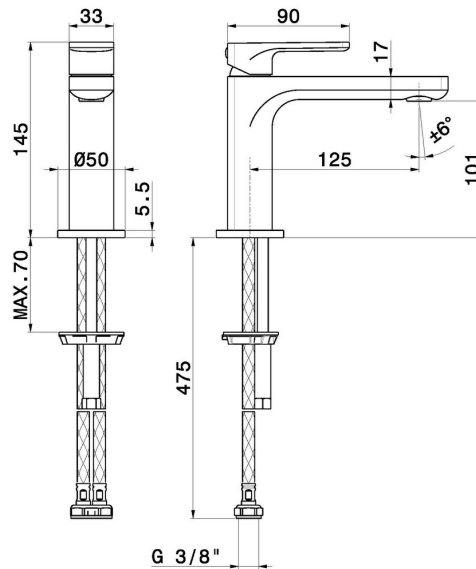

B-EASY

72612.M0.072

Single lever basin mixer - finish Copper Satin

Without pop-up waste set

FEATURES

- | | |
|-------------------|--------------------------|
| Material | Brass |
| Technology | Save Water |
| Installation | Freestanding |
| Version | Standard |
| Hole type | Single hole |
| Control type | Single lever |
| Waste / Drain set | Without waste set |
| Water mixing | Mechanical |

TECHNICAL DRAWING

 **AR Preview**
try it in your home

More Details
on our [website](#)

B-EASY

72612.M0.072

Single lever basin mixer - finish Copper Satin

AVAILABLE FINISHES

M0.072