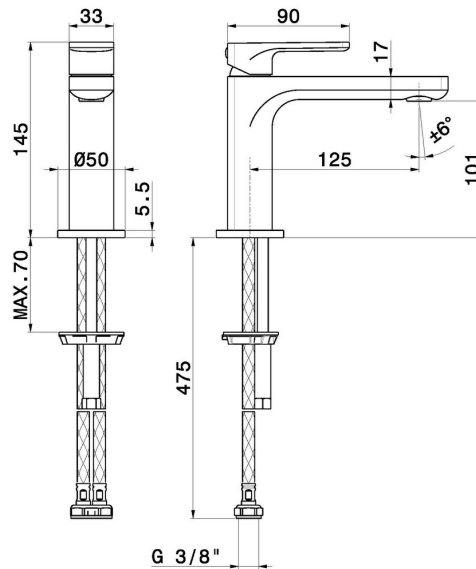

B-EASY

72612.M0.075

Single lever basin mixer - finish Copper Glossy

Without pop-up waste set

FEATURES

Material	Brass
Technology	Save Water
Installation	Freestanding
Version	Standard
Hole type	Single hole
Control type	Single lever
Waste / Drain set	Without waste set
Water mixing	Mechanical

TECHNICAL DRAWING

B-EASY

72612.M0.075

Single lever basin mixer - finish Copper Glossy

AVAILABLE FINISHES

M0.075

Copper Glossy

01.014