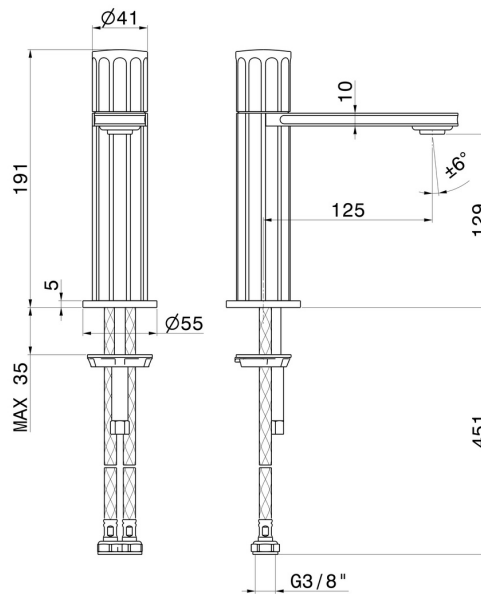

# IONIKA

**72812.01.014**

Single lever basin mixer - finish Matt White

Without pop-up waste set

## FEATURES

Material	<b>Brass</b>
Technology	<b>Energy Saving - Low Lead - Save Water</b>
Installation	<b>Freestanding</b>
Version	<b>Standard</b>
Hole type	<b>Single hole</b>
Control type	<b>Single lever</b>
Waste / Drain set	<b>Without waste set</b>
Water mixing	<b>Mechanical</b>

## TECHNICAL DRAWING

**IONIKA**

**72812.01.014**

Single lever basin mixer - finish Matt White

**AVAILABLE FINISHES**

---

**01.014**

Matt White