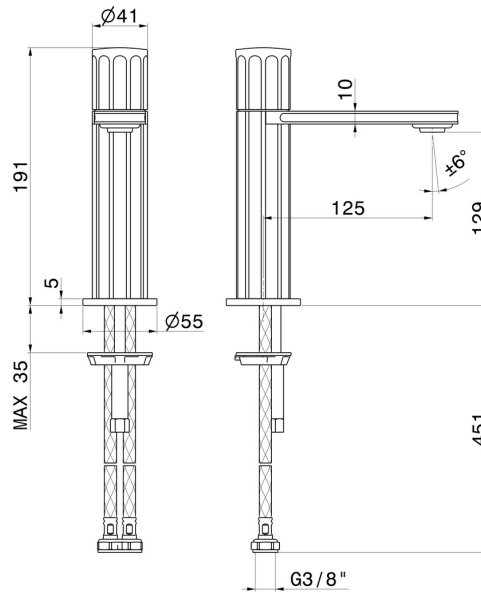

IONIKA

72812.01.093

Single lever basin mixer - finish Matt Black

Without pop-up waste set

FEATURES

Material	Brass
Technology	Energy Saving - Low Lead - Save Water
Installation	Freestanding
Version	Standard
Hole type	Single hole
Control type	Single lever
Waste / Drain set	Without waste set
Water mixing	Mechanical

TECHNICAL DRAWING

 **AR Preview**
try it in your home

More Details
on our [website](#)

IONIKA

72812.01.093

Single lever basin mixer - finish Matt Black

AVAILABLE FINISHES

01.093