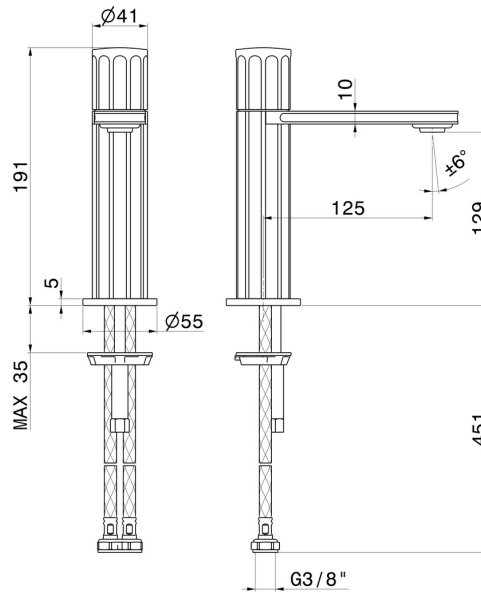

# IONIKA

**72812.21.018**

Single lever basin mixer - finish Chrome

Without pop-up waste set

## FEATURES

Material	<b>Brass</b>
Technology	<b>Energy Saving - Low Lead - Save Water</b>
Installation	<b>Freestanding</b>
Version	<b>Standard</b>
Hole type	<b>Single hole</b>
Control type	<b>Single lever</b>
Waste / Drain set	<b>Without waste set</b>
Water mixing	<b>Mechanical</b>

## TECHNICAL DRAWING

**IONIKA**

**72812.21.018**

Single lever basin mixer - finish Chrome

**AVAILABLE FINISHES**

---

**21.018**

Chrome