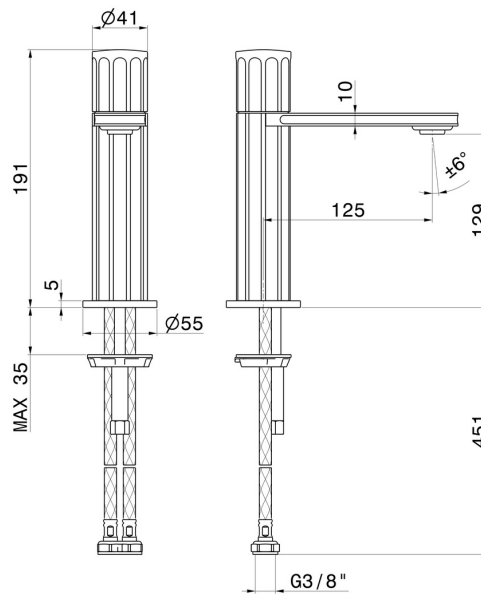

IONIKA

72812.59.066

Single lever basin mixer - finish PVD Brushed steel

Without pop-up waste set

FEATURES

Material	Brass
Technology	Energy Saving - Low Lead - Save Water
Installation	Freestanding
Version	Standard
Hole type	Single hole
Control type	Single lever
Waste / Drain set	Without waste set
Water mixing	Mechanical

TECHNICAL DRAWING

IONIKA

72812.59.066

Single lever basin mixer - finish PVD Brushed steel

AVAILABLE FINISHES

59.066

PVD Brushed steel

01.014