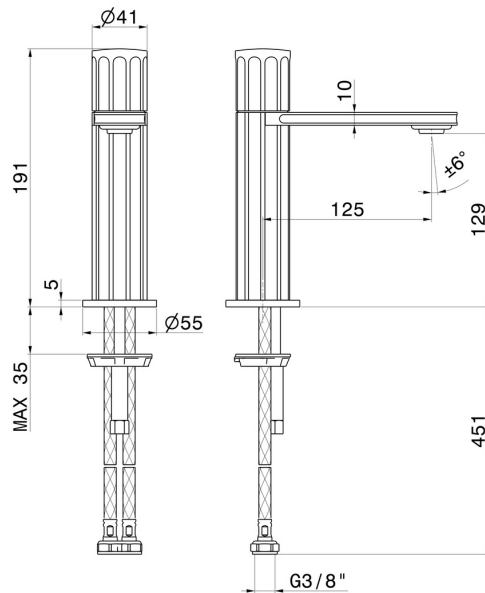

IONIKA

72812.59.067

Single lever basin mixer - finish PVD Brushed Copper Bronze

Without pop-up waste set

FEATURES

Material	Brass
Technology	Energy Saving - Low Lead - Save Water
Installation	Freestanding
Version	Standard
Hole type	Single hole
Control type	Single lever
Waste / Drain set	Without waste set
Water mixing	Mechanical

TECHNICAL DRAWING

 **AR Preview**
try it in your home

More Details
on our [website](#)

IONIKA

72812.59.067

Single lever basin mixer - finish PVD Brushed Copper Bronze

AVAILABLE FINISHES

59.067