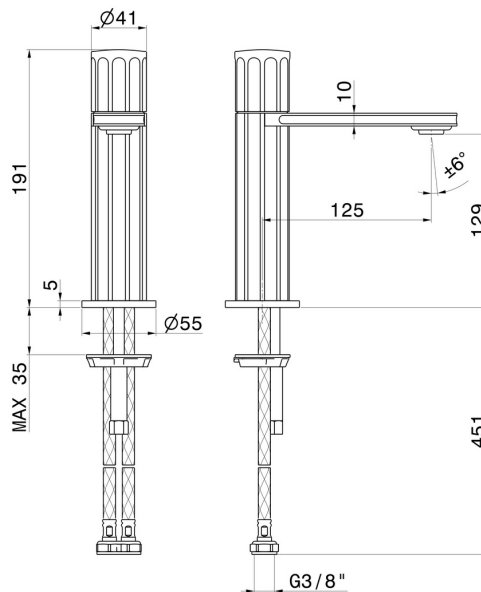

IONIKA

72812.59.098

Single lever basin mixer - finish PVD Brushed Pale Gold

Without pop-up waste set

FEATURES

Material	Brass
Technology	Energy Saving - Low Lead - Save Water
Installation	Freestanding
Version	Standard
Hole type	Single hole
Control type	Single lever
Waste / Drain set	Without waste set
Water mixing	Mechanical

TECHNICAL DRAWING

 **AR Preview**
try it in your home

More Details
on our [website](#)

IONIKA

72812.59.098

Single lever basin mixer - finish PVD Brushed Pale Gold

AVAILABLE FINISHES

59.098