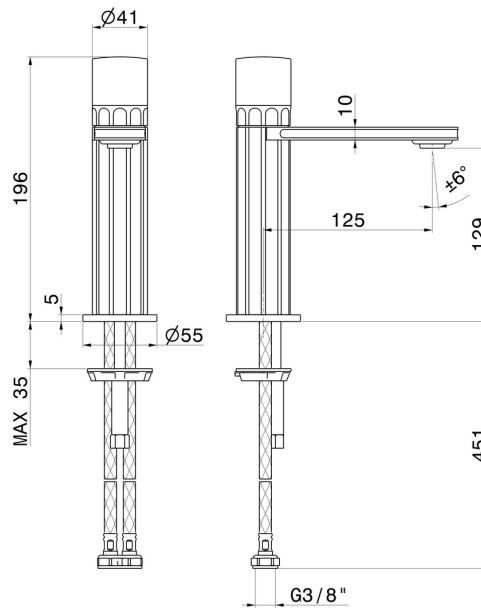

IONIKA SUPREME

72912.01.093

Single lever basin mixer - finish Matt Black

Without pop-up waste set

FEATURES

Material	Brass/Marble
Technology	Energy Saving - Low Lead - Save Water
Installation	Freestanding
Version	Standard
Hole type	Single hole
Control type	Single lever
Waste / Drain set	Without waste set
Water mixing	Mechanical

TECHNICAL DRAWING

 **AR Preview**
try it in your home

More Details
on our [website](#)

IONIKA SUPREME

72912.01.093

Single lever basin mixer - finish Matt Black

AVAILABLE FINISHES

01.093