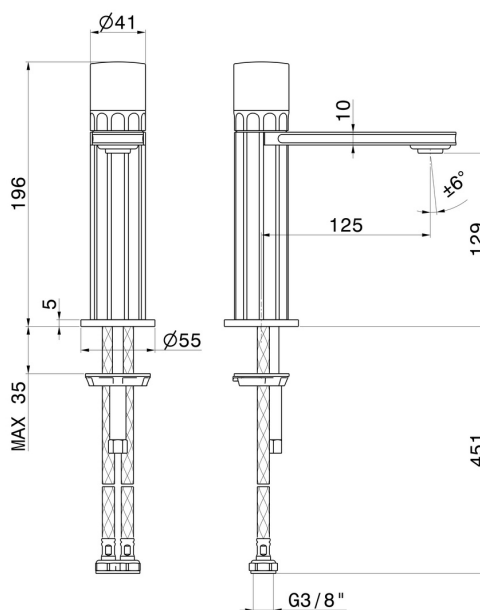

# IONIKA SUPREME

**72912.59.064**

Single lever basin mixer - finish PVD Brushed Gun Metal

Without pop-up waste set

## FEATURES

Material	<b>Brass/Marble</b>
Technology	<b>Energy Saving - Low Lead - Save Water</b>
Installation	<b>Freestanding</b>
Version	<b>Standard</b>
Hole type	<b>Single hole</b>
Control type	<b>Single lever</b>
Waste / Drain set	<b>Without waste set</b>
Water mixing	<b>Mechanical</b>

## TECHNICAL DRAWING

**IONIKA SUPREME**

**72912.59.064**

Single lever basin mixer - finish PVD Brushed Gun Metal

**AVAILABLE FINISHES**

---

**59.064**

PVD Brushed Gun Metal