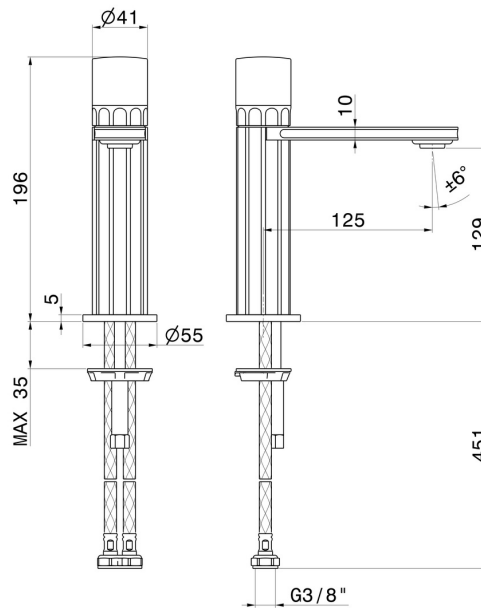

IONIKA SUPREME

72912.59.066

Single lever basin mixer - finish PVD Brushed steel

Without pop-up waste set

FEATURES

| | |
|-------------------|--|
| Material | Brass/Marble |
| Technology | Energy Saving - Low Lead - Save Water |
| Installation | Freestanding |
| Version | Standard |
| Hole type | Single hole |
| Control type | Single lever |
| Waste / Drain set | Without waste set |
| Water mixing | Mechanical |

TECHNICAL DRAWING

 **AR Preview**
try it in your home

More Details
on our [website](#)

IONIKA SUPREME

72912.59.066

Single lever basin mixer - finish PVD Brushed steel

AVAILABLE FINISHES

59.066