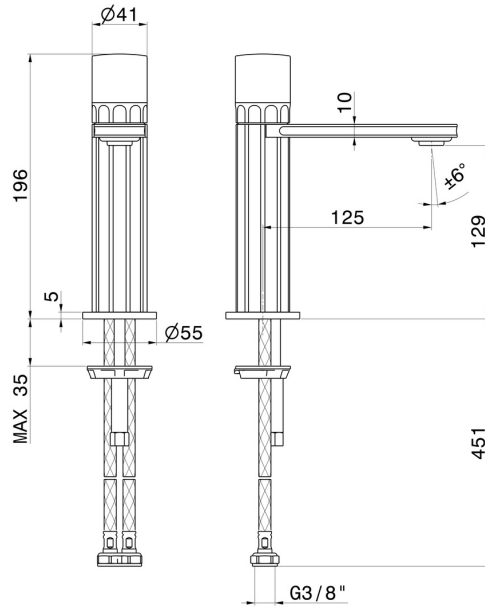

IONIKA SUPREME

72912.59.067

Single lever basin mixer - finish PVD Brushed Copper Bronze

Without pop-up waste set

FEATURES

Material	Brass/Marble
Technology	Energy Saving - Low Lead - Save Water
Installation	Freestanding
Version	Standard
Hole type	Single hole
Control type	Single lever
Waste / Drain set	Without waste set
Water mixing	Mechanical

TECHNICAL DRAWING

 **AR Preview**
try it in your home

More Details
on our [website](#)

IONIKA SUPREME

72912.59.067

Single lever basin mixer - finish PVD Brushed Copper Bronze

AVAILABLE FINISHES

59.067