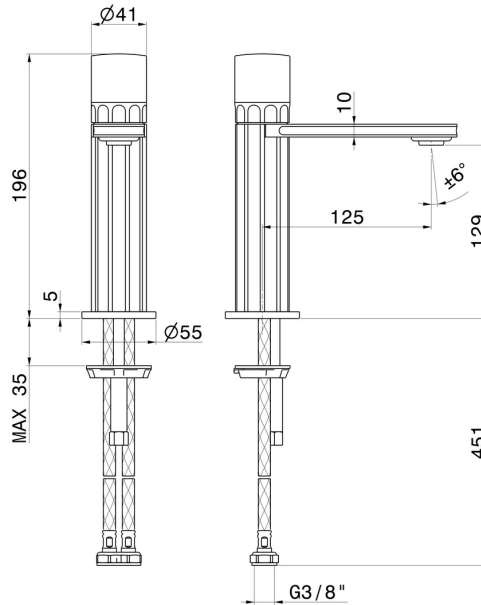

IONIKA SUPREME

72912.59.098

Single lever basin mixer - finish PVD Brushed Pale Gold

Without pop-up waste set

FEATURES

Material	Brass/Marble
Technology	Energy Saving - Low Lead - Save Water
Installation	Freestanding
Version	Standard
Hole type	Single hole
Control type	Single lever
Waste / Drain set	Without waste set
Water mixing	Mechanical

TECHNICAL DRAWING

 **AR Preview**
try it in your home

More Details
on our [website](#)

IONIKA SUPREME

72912.59.098

Single lever basin mixer - finish PVD Brushed Pale Gold

AVAILABLE FINISHES

59.098